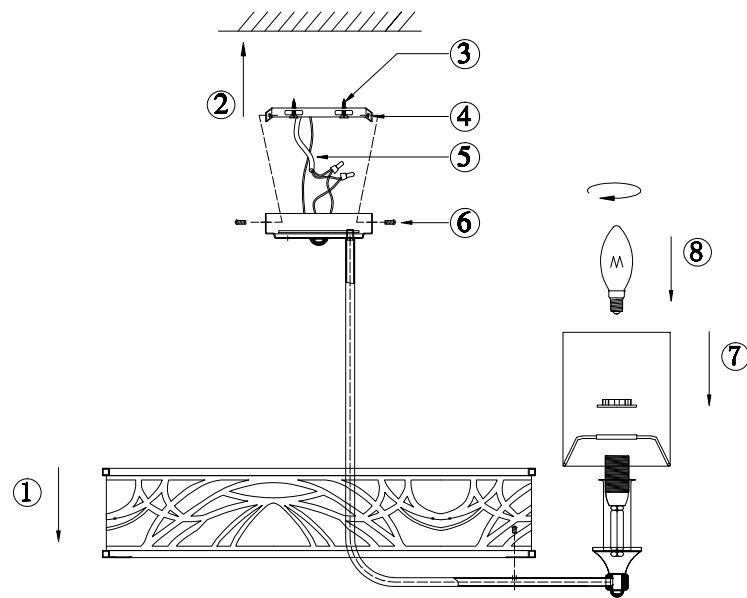

Instruction

H004CL-07BG

7 x E14 (40W)

Model: H004CL-07BG
Collection: House
Series: Vittoria

Ceiling Lamps