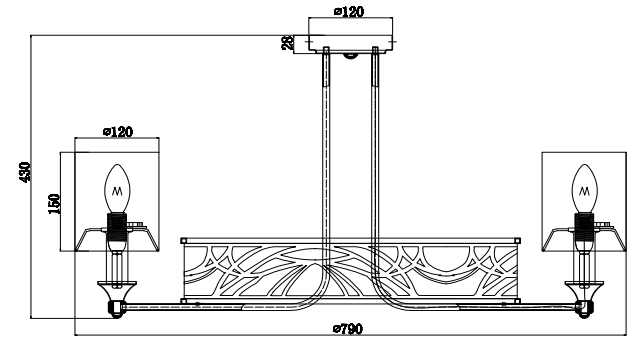

Instruction

H004CL-07BG

7 x E14 (40W)

Model: H004CL-07BG
Collection: House
Series: Vittoria

Ceiling Lamps