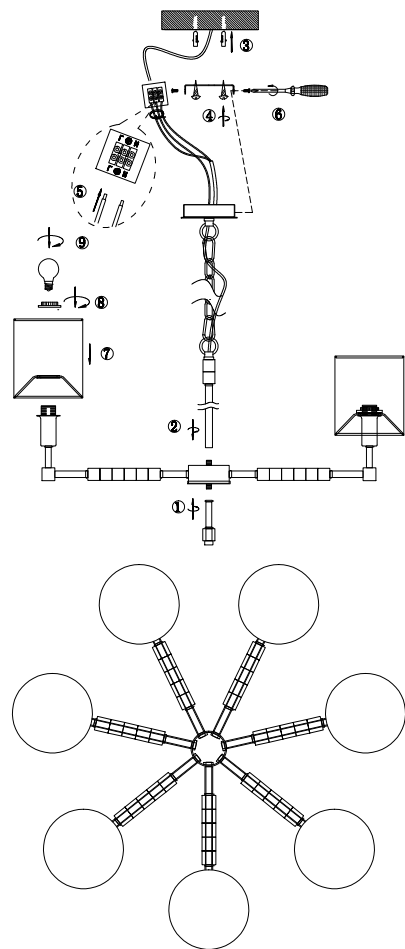

Instruction

MOD011PL-07N

7 x E14 (40W)

Model: MOD011PL-07N
Collection: Modern
Series: Cube

Ceiling Lamps