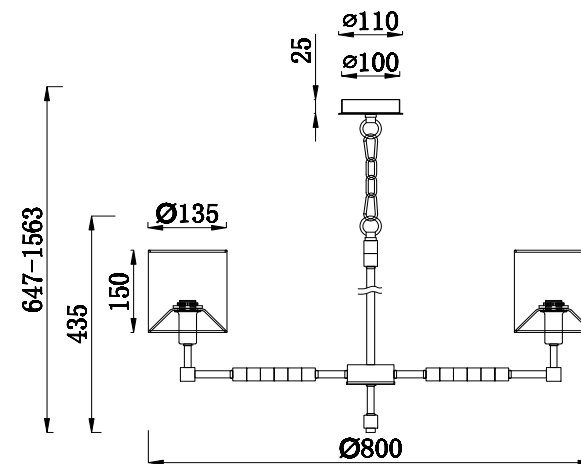

Instruction

MOD011PL-07N

7 x E14 (40W)

Model: MOD011PL-07N
Collection: Modern
Series: Cube

Ceiling Lamps