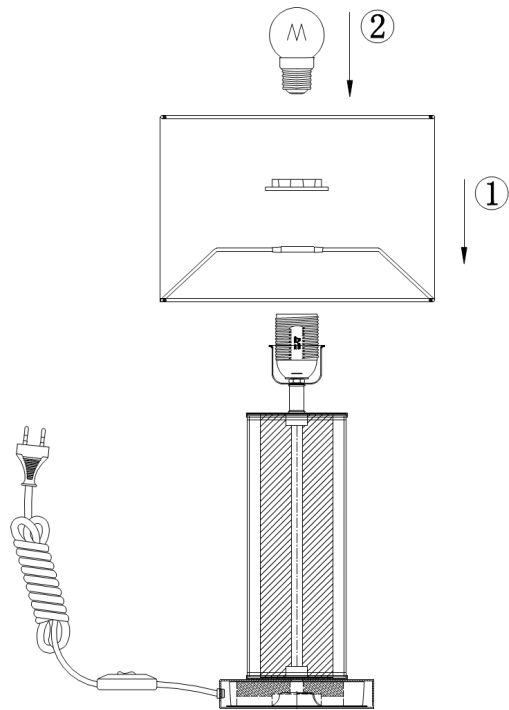

Instruction

Collection: ELEGANT
Series: MARYLAND
Model: ARM526TL-01GR
Ceiling

- Ceiling

1 x E27 (40W)

MAYTONI
DECORATIVE LIGHTING

www.maytoni.de