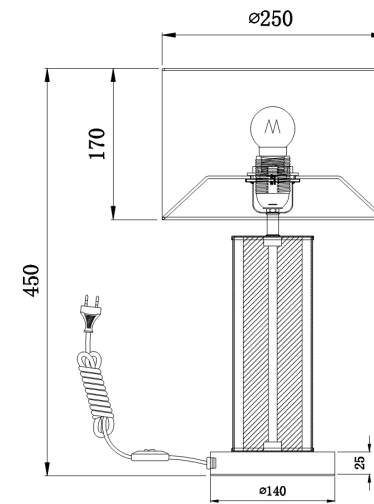

Instruction

Collection: ELEGANT
Series: MARYLAND
Model: ARM526TL-01GR
Ceiling

- Ceiling

1 x E27 (40W)

MAYTONI
DECORATIVE LIGHTING

www.maytoni.de