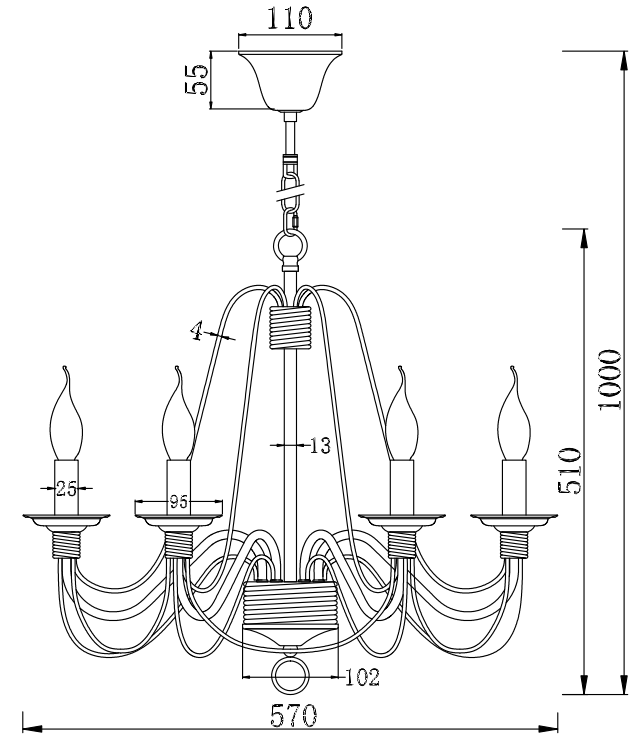

# INSTRUCTION

**MODEL:** FR2046-PL-06-BR  
CHANDELIER

6 X E14 (60W)

FREYA-LIGHT.COM