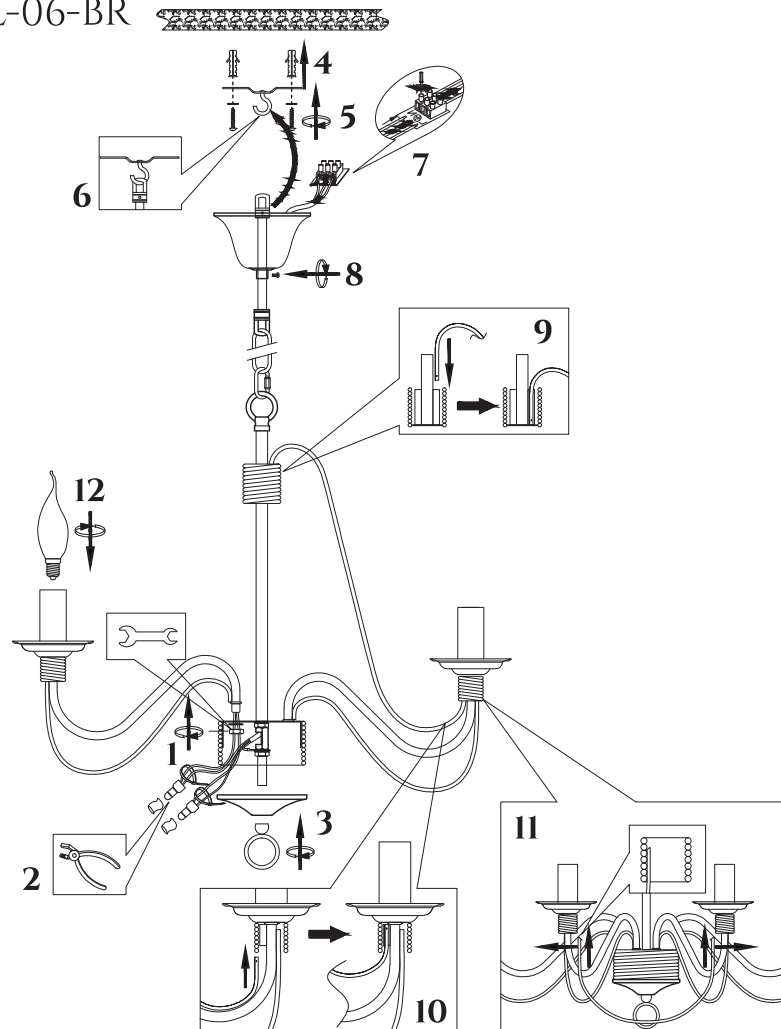

# INSTRUCTION

**MODEL:** FR2046-PL-06-BR  
CHANDELIER

6 X E14 (60W)

FREYA-LIGHT.COM