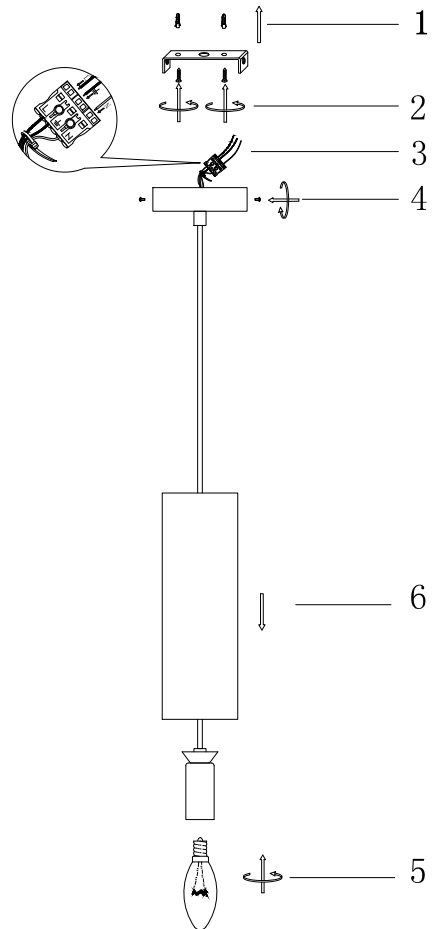

Instruction

P011PL-01G

1 x E14 (40W)

Model: P011PL-01G
Collection: Pendant
Series: Gioia

Pendant Lamps