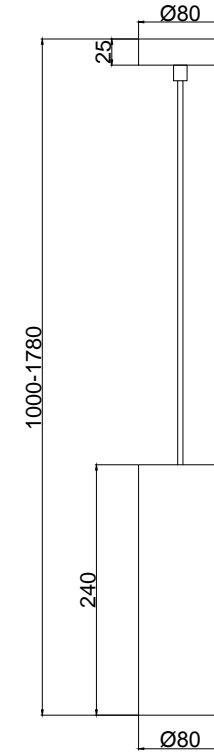

Instruction

P011PL-01G

1 x E14 (40W)

Model: P011PL-01G
Collection: Pendant
Series: Gioia

Pendant Lamps