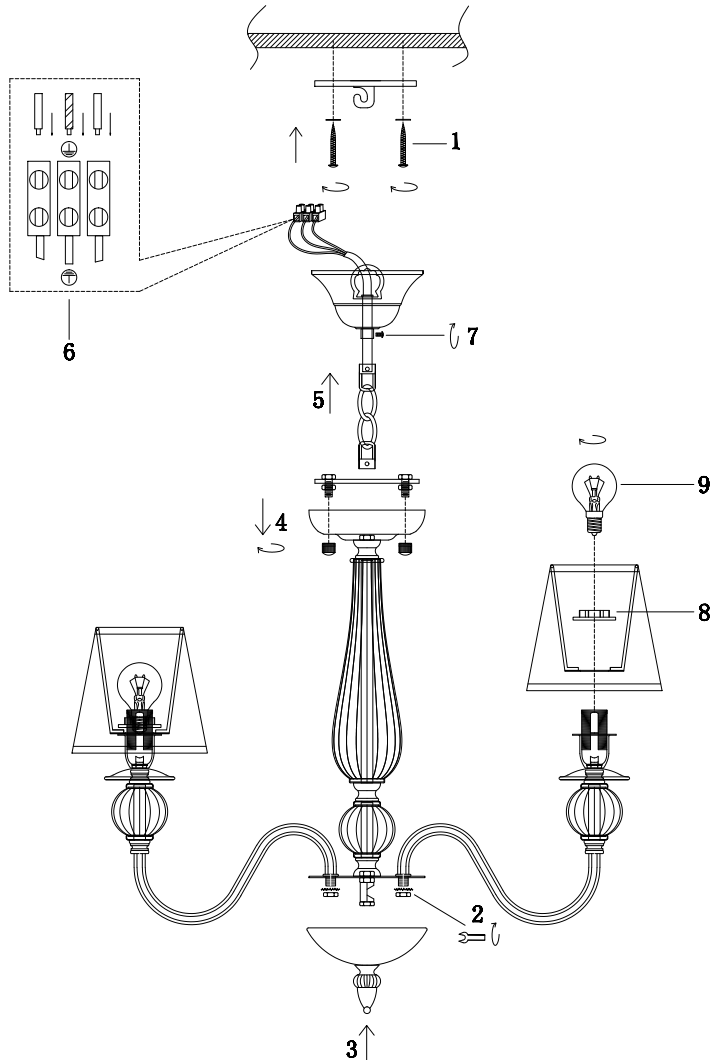

FREYA
TRADITION OF QUALITY

Instruction

FR2685PL-05BZ

5 x E14 (40W)

Model: FR2685PL-05BZ
Series: Inessa

Ceiling Lamps