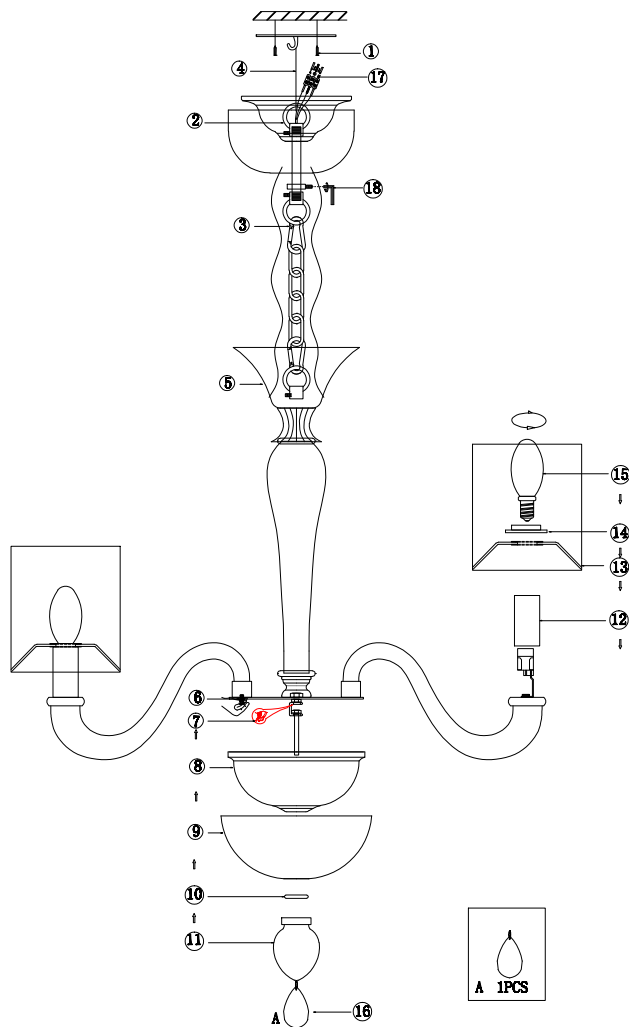

# Instruction

DIA012PL-06TR

6 x E14 (40W)

Model: DIA012PL-06TR  
Collection: Diamant Crystal  
Series: Leti

Ceiling Lamps