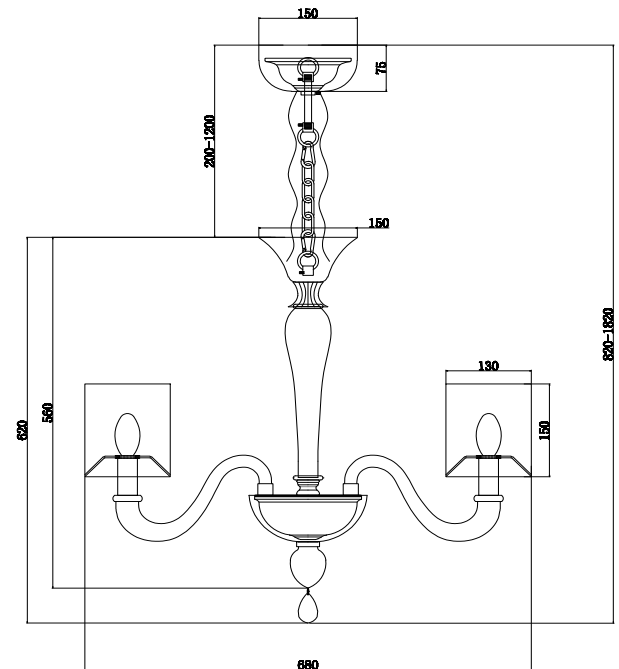

# Instruction

DIA012PL-06TR

6 x E14 (40W)

Model: DIA012PL-06TR  
Collection: Diamant Crystal  
Series: Leti

Ceiling Lamps