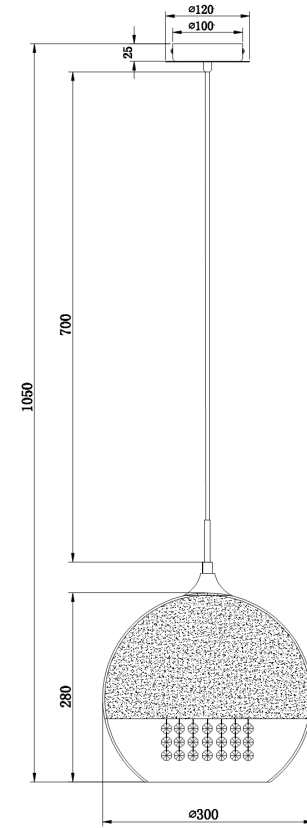

# Instruction

Collection: PENDANT  
Series: FERMI  
Model: P140-PL-170-1-N  
Ceiling

- Ceiling

1 x E27 (60W)

**MAYTONI**  
DECORATIVE LIGHTING

[www.maytoni.de](http://www.maytoni.de)