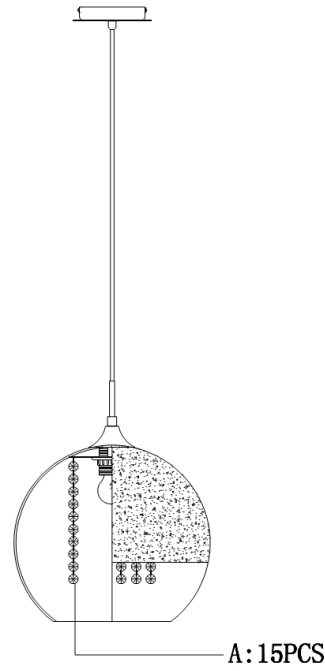

# Instruction

Collection: PENDANT  
Series: FERMI  
Model: P140-PL-170-1-N  
Ceiling

- Ceiling

1 x E27 (60W)

**MAYTONI**  
DECORATIVE LIGHTING

[www.maytoni.de](http://www.maytoni.de)