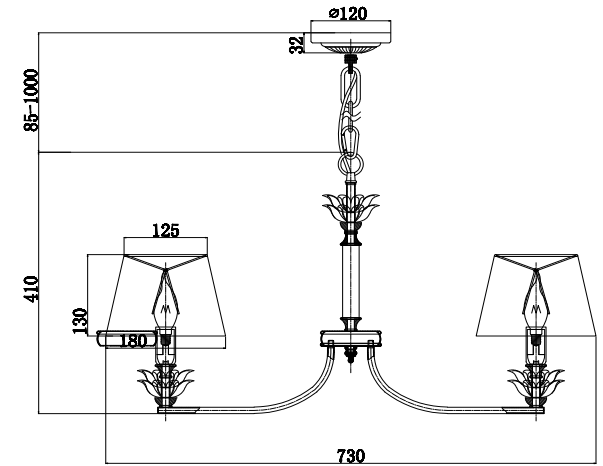

Instruction

H003PL-06MG

6 x E14 (40W)

Model: H003PL-06MG
Collection: House
Series: Barbara

Ceiling Lamps