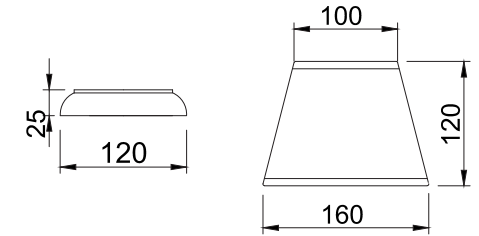

FREYA
TRADITION OF QUALITY

INSTRUCTION

MODEL: FR2909-WL-01-CH

OFF

ON

1 X E14 (40W)

FREYA-LIGHT.COM