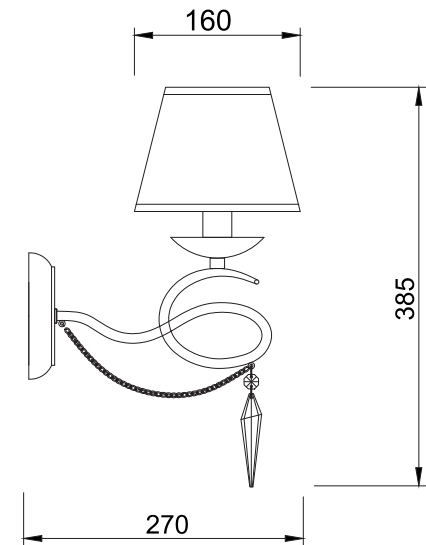

FREYA
TRADITION OF QUALITY

INSTRUCTION

MODEL: FR2909-WL-01-CH

OFF

ON

1 X E14 (40W)

FREYA-LIGHT.COM