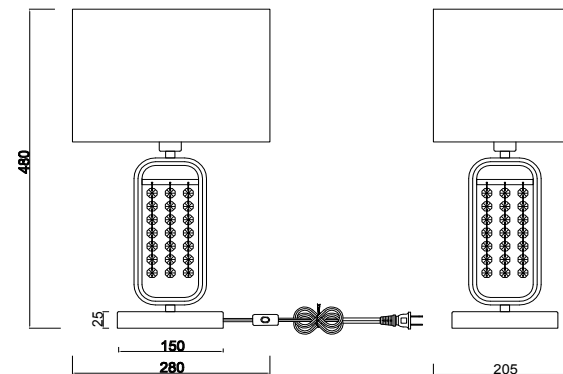

Instruction

FR5016TL-01CH

1 x E14 (40W)

Model: FR5016TL-01CH

Series: Elin

Table Lamps