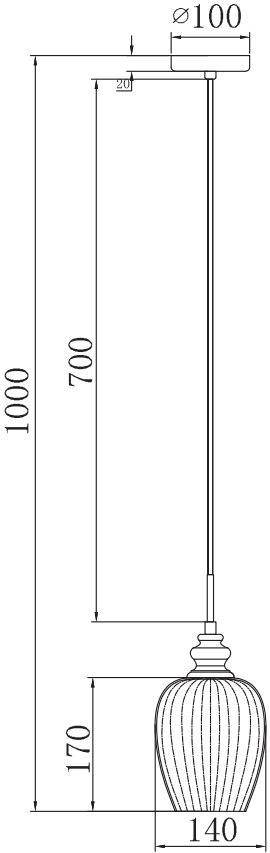

Instruction

Collection: Modern
Series: Blues
Model: MOD044-PL-01-N
Pendant lamp

A = 9

– Pendant lamp

1 x E14 (40w)

MAYTONI
DECORATIVE LIGHTING

www.maytoni.de