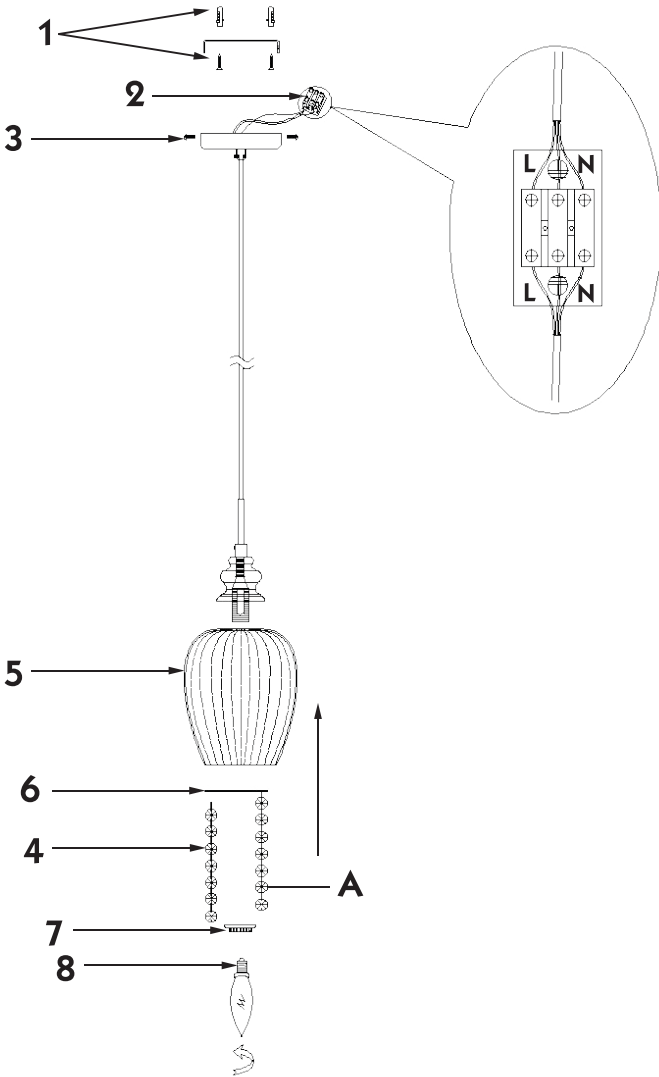

Instruction

Collection: Modern
Series: Blues
Model: MOD044-PL-01-N
Pendant lamp

A = 9

– Pendant lamp

1 x E14 (40w)

MAYTONI
DECORATIVE LIGHTING

www.maytoni.de