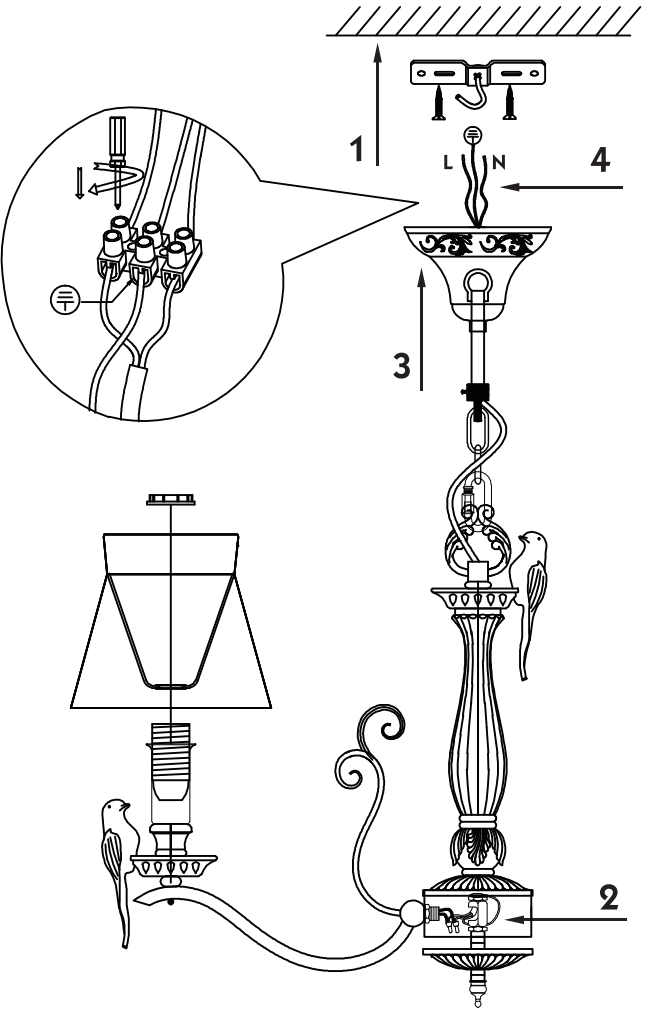

Instruction

Collection: Elegant
Series: Bird
Model: ARM013-06-W
Suspended

 – Suspended

6 x E14 (40w)

MAYTONI
DECORATIVE LIGHTING
www.maytoni.de