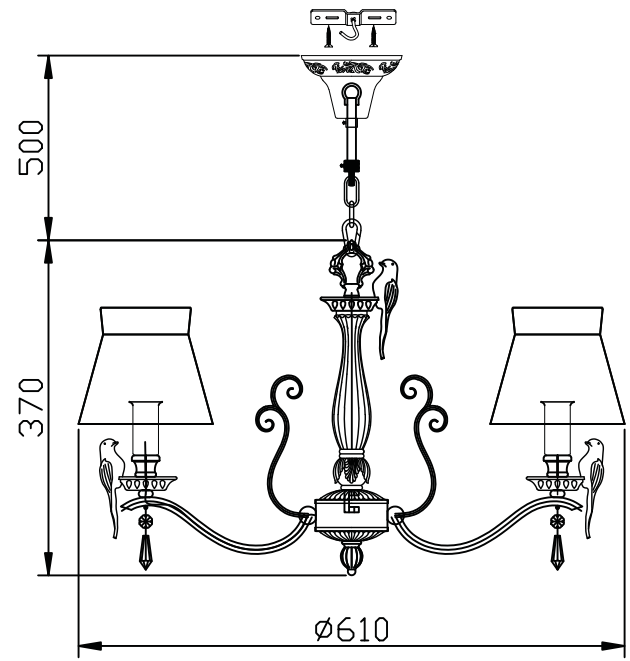

Instruction

Collection: Elegant
Series: Bird
Model: ARM013-06-W
Suspended

 – Suspended

6 x E14 (40w)

MAYTONI
DECORATIVE LIGHTING
www.maytoni.de