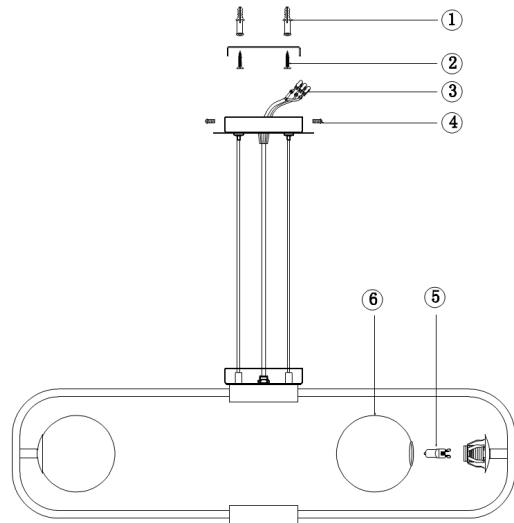

# Instruction

Collection: MODERN  
Series: AVOLA  
Model: MOD431-PL-06-WS  
Ceiling

- Ceiling

6 x G9 (40W)

**MAYTONI**  
DECORATIVE LIGHTING

[www.maytoni.de](http://www.maytoni.de)