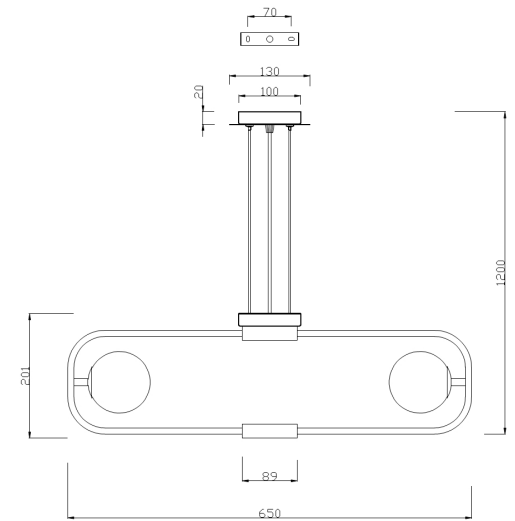

# Instruction

Collection: MODERN  
Series: AVOLA  
Model: MOD431-PL-06-WS  
Ceiling

- Ceiling

6 x G9 (40W)

**MAYTONI**  
DECORATIVE LIGHTING

[www.maytoni.de](http://www.maytoni.de)