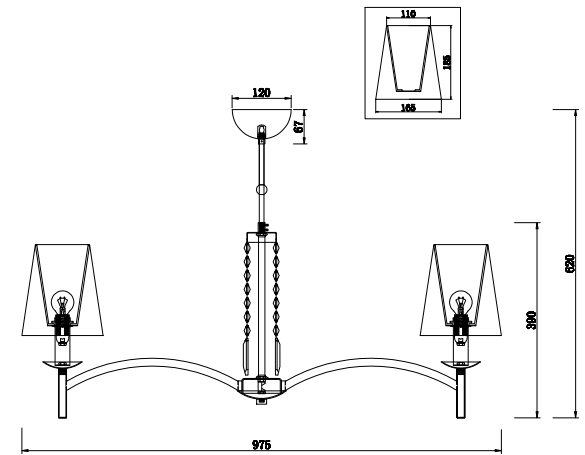

Instruction

MOD076PL-08N

8 x E14 (40W)

Model: MOD076PL-08N
Collection: Modern
Series: Krona

Ceiling Lamps