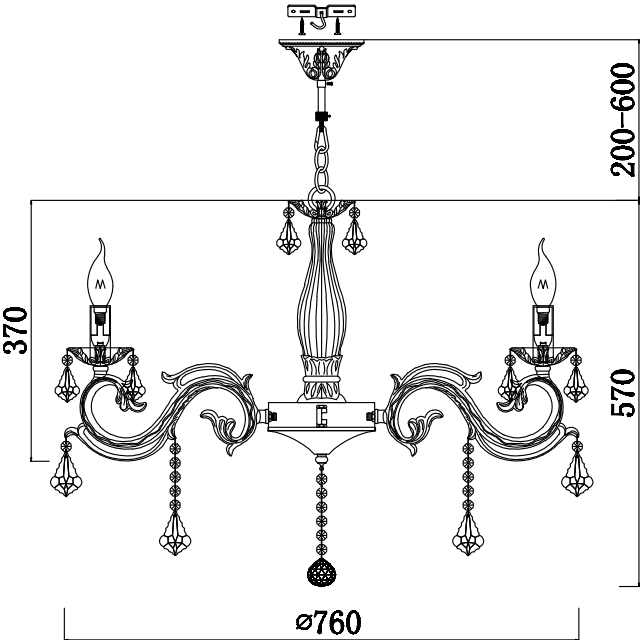

Instruction

Collection: Royal Classic
 Series: Bronze
 Model: RC245-PL-08-R
 Pendant lamp

A=27
 B=8
 C=8
 D=1

 – Pendant lamp

 8 x E14 (60w)

MAYTONI
 DECORATIVE LIGHTING

www.maytoni.de