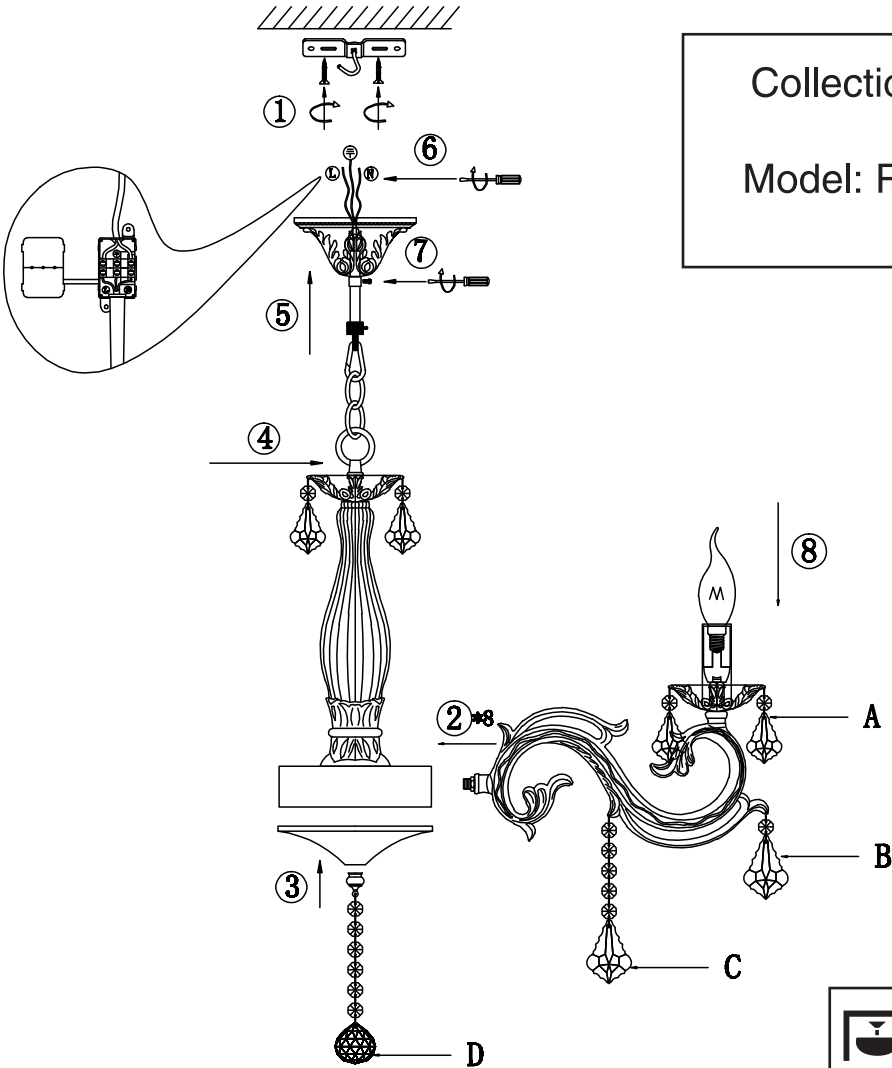

Instruction

Collection: Royal Classic
 Series: Bronze
 Model: RC245-PL-08-R
 Pendant lamp

A=27
 B=8
 C=8
 D=1

 – Pendant lamp

 8 x E14 (60w)

MAYTONI
 DECORATIVE LIGHTING

www.maytoni.de