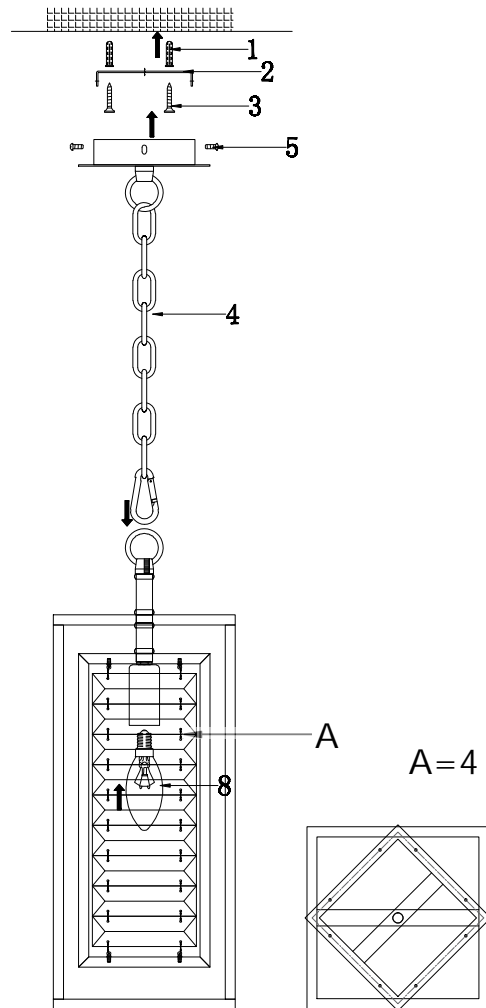

# Instruction

MOD060PL-01G

1 x E14 (60W)

Model: MOD060PL-01G  
Collection: Neoclassic

Pendant Lamps