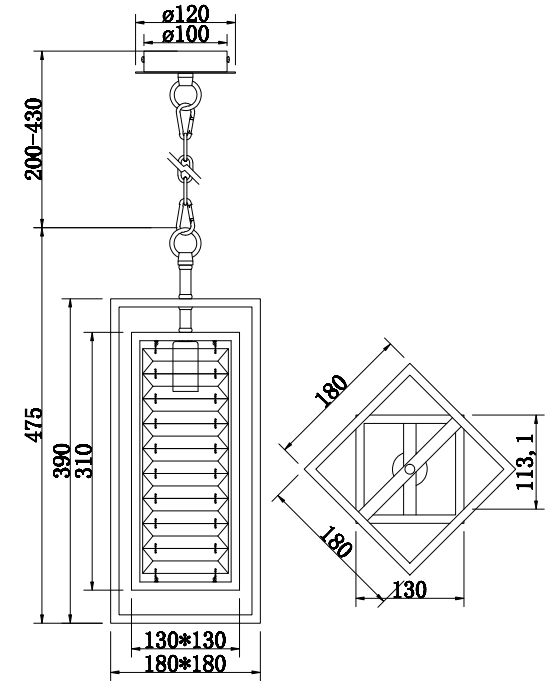

# Instruction

MOD060PL-01G

1 x E14 (60W)

Model: MOD060PL-01G  
Collection: Neoclassic

Pendant Lamps