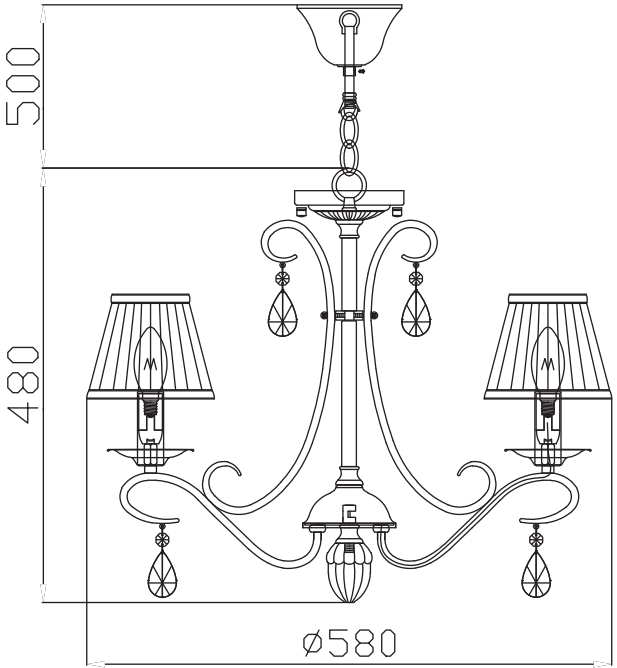

Instruction

Collection: Elegant
Series: Brionia
Model: ARM172-05-G
Suspended

A = 5
B = 5

– Suspended

5 x E14 (40w)

MAYTONI
DECORATIVE LIGHTING

www.maytoni.de