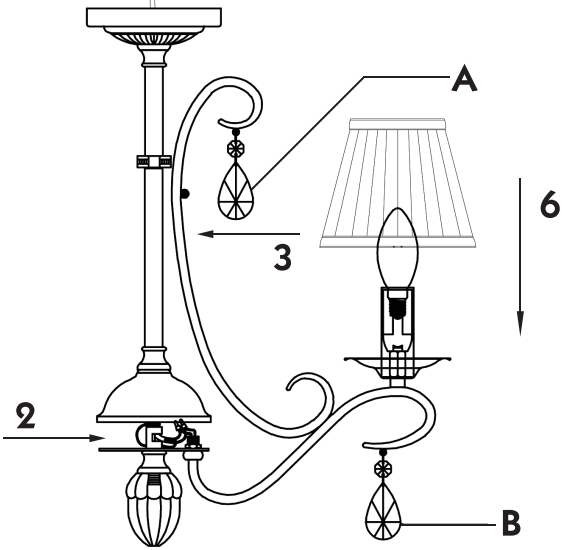

Instruction

Collection: Elegant
Series: Brionia
Model: ARM172-05-G
Suspended

A = 5
B = 5

– Suspended

5 x E14 (40w)

MAYTONI
DECORATIVE LIGHTING

www.maytoni.de