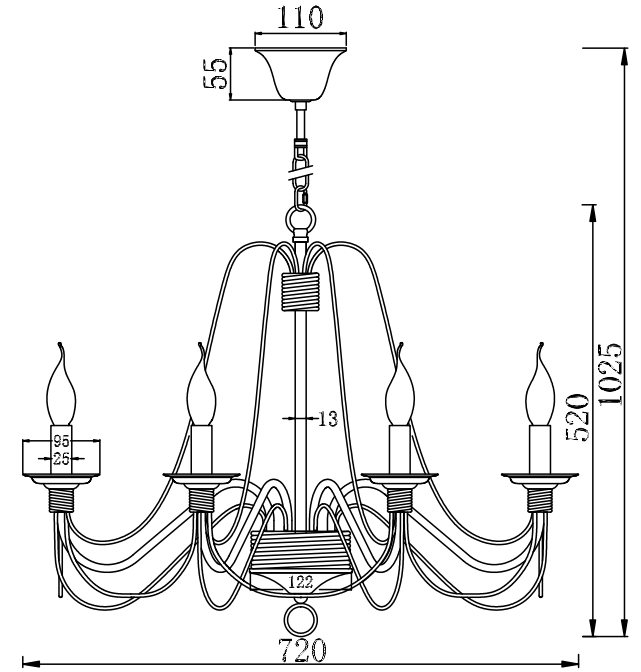

# INSTRUCTION

**MODEL:** FR2046-PL-08-WG  
CHANDELIER

8 X E14 (60W)

FREYA-LIGHT.COM