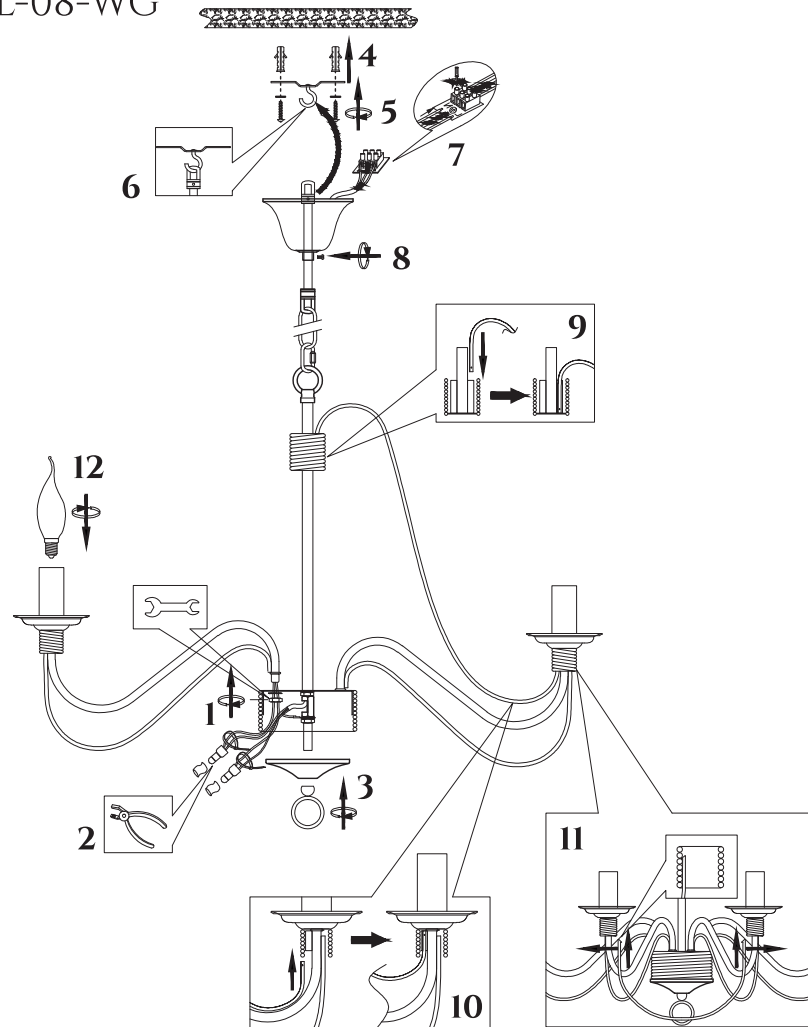

# INSTRUCTION

**MODEL:** FR2046-PL-08-WG  
CHANDELIER

8 X E14 (60W)

FREYA-LIGHT.COM